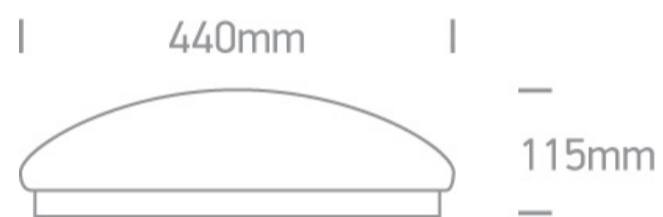

## 62024C/C

26W LED slim plafo light, IP20, suitable for residential and commercial application.

Supplied with non-dimmable LED driver.

Complies with standard EN60598-1 and any other specific standards.

### Dimensions