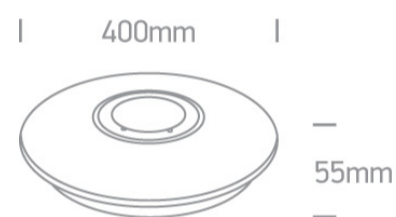

Complies with standard EN60598-1 and any other specific standards.

Downloads

Dimensions

Physical Specification

Item Group	14 Plafo
Family	Indoor LED & Music Plafo
Order Code	62025
Colour	White
Material	Aluminium
Diffuser Material	PC
Shape	Circular
Height	55mm
Diameter	400mm
Surface Ceiling	Yes
Indoor	Yes
Adjustable	No