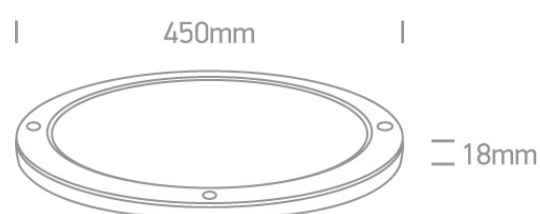

14 Plafo>The Ultra Slim LED Panel Plafo

62038F/W/C

38W LED slim plafo light, IP40, suitable for residential and commercial application.

Supplied with non-dimmable LED driver.

Complies with standard EN60598-1 and any other specific standards.

Downloads

Dimensions

Gallery

Physical Specification

Item Group	14 Plafo
Family	The Ultra Slim LED Panel Plafo
Order Code	62038F/W/C
Colour	White
Material	Aluminium
Diffuser Material	PC
Shape	Circular

Height	18mm
Diameter	450mm
Surface Ceiling	Yes
Indoor	Yes
Adjustable	No
IK Rating	4

Electrical Characteristics

Gear	Built In
Fitting + Driver	
Input Voltage	220-240V
50 Hz	Yes
60 Hz	Yes
Safety Class	
Power(Watts)	38W
IP Rating	IP40
Light Source	LED built in
Dimmable	No
F Mark	

Fitting	
Input Type	Constant Current
IP Rating	IP40
Light Source	LED built in
LED Type	SMD 4014
LED Brand	Sanan
F Mark	

Gear	
Gear Type	Led Driver

Input Voltage	220-240V
50 Hz	Yes
60 Hz	Yes
Power(Watts)	38W
Constant Current	Yes
IP Rating	IP20
Dimmable	No

Illumination Data

Colour Temperature	4000K
Lumen Output	3000lm
Light Efficiency	78,9lm/W
CRI	80
Illumination Diagram	