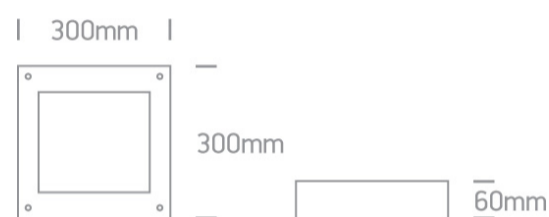

14 Plafo>Square LED Plafo Steel

62102/MC

17W SMD LED steel square LED Plafo.

Supplied with non-dimmable LED driver.

Complies with standard EN60598-1 and any other specific standards.

Downloads

Dimensions

Physical Specification

Item Group	14 Plafo
Family	Square LED Plafo Steel
Order Code	62102/MC
Colour	Brushed Chrome
Material	Steel
Diffuser Material	Glass
Shape	Rectangular
Length	300mm
Width	300mm
Height	60mm
Surface Ceiling	Yes
Indoor	Yes