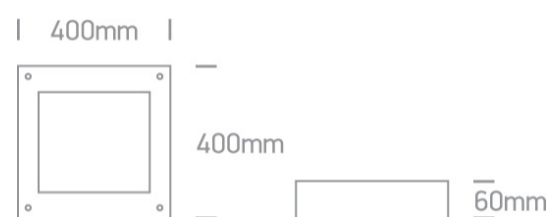

14 Plafo>Square LED Plafo Steel

62104/MC

30W SMD LED steel square LED Plafo.

Supplied with non-dimmable LED driver.

Complies with standard EN60598-1 and any other specific standards.

Downloads

Dimensions

Physical Specification

Item Group	14 Plafo
Family	Square LED Plafo Steel
Order Code	62104/MC
Colour	Brushed Chrome
Material	Steel
Diffuser Material	Glass
Shape	Rectangular
Length	400mm
Width	400mm
Height	60mm
Surface Ceiling	Yes
Indoor	Yes