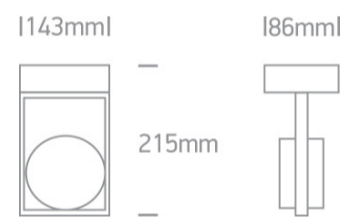

12 Wall & Ceiling>The R111 GU10 Spots Natural aluminium

62110A/AL

75W R111 GU10 Spot, IP20.

Complies with standard EN60598-1 and any other specific standards.

Downloads

Dimensions

Physical Specification

Item Group	12 Wall & Ceiling
Family	The R111 GU10 Spots Natural aluminium
Order Code	62110A/AL
Colour	Aluminium
Material	Aluminium
Shape	Rectangular
Length	143mm
Width	86mm
Height	215mm
Surface Ceiling	Yes
Surface Wall	Yes
Indoor	Yes

Adjustable

2 Directions

Electrical Characteristics

Gear

No

Fitting + Driver

Input Voltage

100-240V

N/A

F Mark

Illumination Data

Illumination Diagram

Packing Info

Box Length

22,5cm

Box Width

16cm

Box Height

9,5cm

Box Weight

0.720kg

Pcs/Carton

10

Barcode