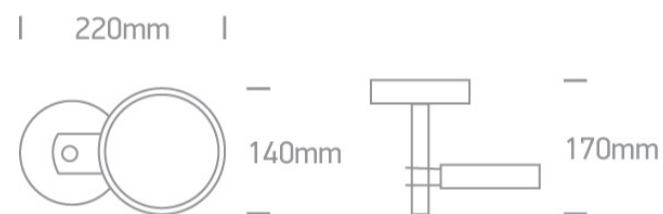

12 Wall & Ceiling>The R111 GU10 Spots Natural aluminium

62110/AL

75W R111 GU10 Spot, IP20.

Complies with standard EN60598-1 and any other specific standards.

Downloads

Dimensions

Physical Specification

Item Group	12 Wall & Ceiling
Family	The R111 GU10 Spots Natural aluminium
Order Code	62110/AL
Colour	Aluminium
Material	Aluminium
Shape	Rectangular
Length	160mm
Width	65mm
Height	210mm
Surface Ceiling	Yes
Indoor	Yes
Adjustable	2 Directions