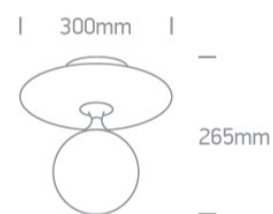

18 Decorative>The Nordic Decorative Range

62116/BBS

9W G9 Decorative ceiling light.

Complies with standard EN60598-1 and any other specific standards.

Downloads

Dimensions

Related items

7106ALG/C

7106ALG/W

Physical Specification

Item Group	18 Decorative
Family	The Nordic Decorative Range
Order Code	62116/BBS
Colour	Brushed Brass
Material	Steel
Shape	Circular
Height	265mm

Diameter	300mm
Surface Ceiling	Yes
Indoor	Yes
Adjustable	No