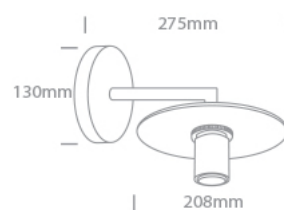

## 62120A/BBS

E27 Decorative wall fitting, IP20.

Complies with standard EN60598-1 and any other specific standards.

### Dimensions

### Physical Specification

Item Group	16 Decorative
Family	Retro Classic
Order Code	62120A/BBS
Colour	Brushed Brass
Material	Aluminium
Shape	Circular
Height	275mm
Diameter	208mm
Surface Wall	Yes
Indoor	Yes
Adjustable	No