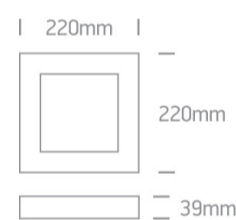

14 Plafo>The LED Panel Plafo Square

62122F/W/W

22W LED slim plafo light, IP40, suitable for residential and commercial application.

Supplied with non-dimmable LED driver.

Complies with standard EN60598-1 and any other specific standards.

Downloads

Dimensions

Physical Specification

Item Group	14 Plafo
Family	The LED Panel Plafo Square
Order Code	62122F/W/W
Colour	White
Material	Die Cast
Shape	Rectangular
Length	220mm
Width	220mm
Height	39mm
Surface Ceiling	Yes
Indoor	Yes
Adjustable	No

Illumination Data

Colour Temperature	3000K
Lumen Output	1870lm
Light Efficiency	67,72lm/W
CRI	80
Illumination Diagram	

Packing Info

Box Length	23,5cm
Box Width	22cm
Box Height	4,5cm
Box Weight	1.100kg
Pcs/Carton	10
Barcode	5291889035909
HS Code	9405413990