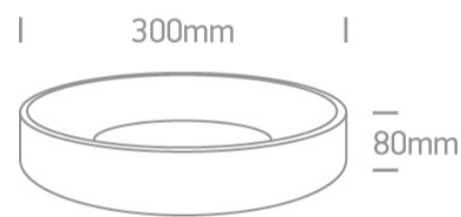

14 Plafo>

62130N/W/V

CCT Variable 20W LED Decorative Plafo, IP20. Suitable for residential and commercial applications.

Supplied with non-dimmable LED driver.

Complies with standard EN60598-1 and any other specific standards.

Downloads

Dimensions

Physical Specification

Item Group	14 Plafo
Family	
Order Code	62130N/W/V
Colour	White
Material	Aluminium
Shape	Circular
Height	80mm
Diameter	300mm
Surface Ceiling	Yes
Indoor	Yes
Adjustable	No

IP20

No
Plastic
Cable
Kegu

Illumination Data

Colour Temperature
Lumen Output
Light Efficiency
CRI
Beam Angle
Illumination Diagram

2700K-3000K-4000K
1700lm
85lm/W
90
120°

Packing Info

Box Weight
Pcs/Carton
Barcode
HS Code