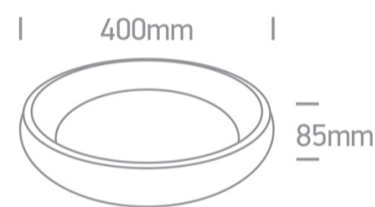

New 2025 Edition 2>Plafo

62134N/BBS/V

CCT Variable 30W LED Decorative Plafo, IP20. Suitable for residential and commercial applications.

Supplied with dimmable LED driver.

Complies with standard EN60598-1 and any other specific standards.

Downloads

Dimensions

Physical Specification

Item Group	New 2025 Edition 2
Family	Plafo
Order Code	62134N/BBS/V
Colour	Brushed Brass
Material	Aluminium
Diffuser Material	Acrylic
Shape	Circular
Height	85mm
Diameter	400mm
Surface Ceiling	Yes
Indoor	Yes
Adjustable	No

Colour Temperature	2700K-3000K-4000K
Lumen Output	2550lm
Light Efficiency	85lm/W
CRI	90
Beam Angle	120°
Illumination Diagram	

Packing Info

Box Weight	2.800kg
Pcs/Carton	1
Barcode	5291889080084
HS Code	9405413990