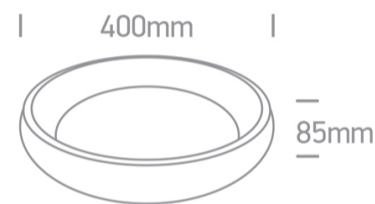

New 2025 Edition 2>Plafo

62134N/BGL/V

CCT Variable 30W LED Decorative Plafo, IP20. Suitable for residential and commercial applications.

Supplied with dimmable LED driver.

Complies with standard EN60598-1 and any other specific standards.

Downloads

Dimensions

Physical Specification

Item Group	New 2025 Edition 2
Family	Plafo
Order Code	62134N/BGL/V
Colour	Brushed Gold
Material	Aluminium
Diffuser Material	Acrylic
Shape	Circular
Height	85mm
Diameter	400mm
Surface Ceiling	Yes
Indoor	Yes
Adjustable	No

## Illumination Data

Colour Temperature	2700K-3000K-4000K
Lumen Output	2550lm
Light Efficiency	85lm/W
CRI	90
Beam Angle	120°
Illumination Diagram	