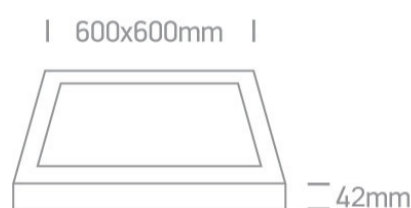

Downloads

Dimensions

Physical Specification

Item Group	14 Plafo
Family	LED Aluminium Panel Range Backlit
Order Code	62140AE/W/C
Colour	White
Material	Aluminium
Shape	Rectangular
Length	600mm
Width	600mm
Height	42mm
Surface Ceiling	Yes
Indoor	Yes
Adjustable	No

Illumination Data

Colour Temperature	4000K
Lumen Output	4000lm
Light Efficiency	100lm/W
CRI	80
Illumination Diagram	

Packing Info

Box Length	65cm
Box Width	65cm
Box Height	8,5cm
Box Weight	2.600kg
Pcs/Carton	4
Carton Length	66cm
Carton Width	36cm
Carton Height	66cm
Carton Weight	15,8Kg
Barcode	5291889052159
HS Code	9405413990