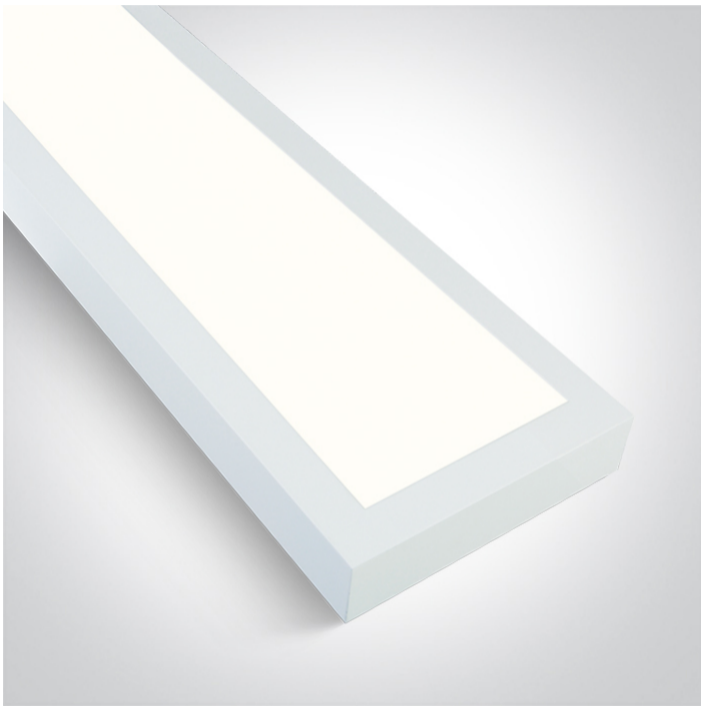

## 62140BF/W/C

15x120cm surface mounted backlit LED panel. Uniform lighting, ideal for commercial applications.

Complete with 800mA driver.

Complies with standard EN60598-1 and any other specific standards.