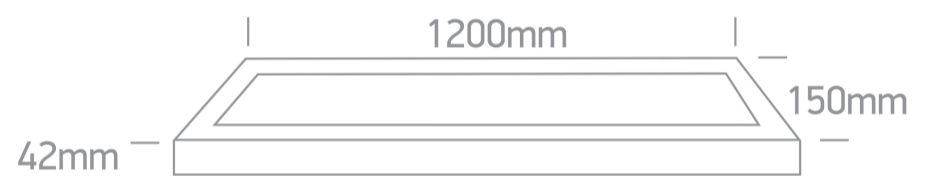

## 62140BF/W/C

15x120cm surface mounted backlit LED panel. Uniform lighting, ideal for commercial applications.

Complete with 800mA driver.

Complies with standard EN60598-1 and any other specific standards.

### Dimensions