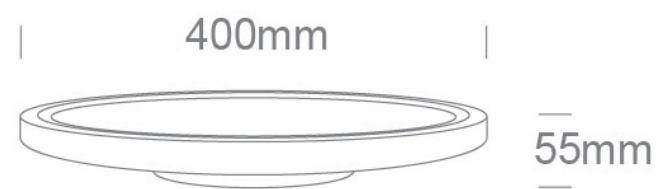

14 Plafo>The Ultra Slim LED Plafo Aluminium

62140FB/B/C

40W LED slim plafo light, IP20, suitable for residential and commercial application.

Supplied with non-dimmable LED driver.

Complies with standard EN60598-1 and any other specific standards.

Downloads

Dimensions

Physical Specification

Item Group	14 Plafo
Family	The Ultra Slim LED Plafo Aluminium
Order Code	62140FB/B/C
Colour	Black
Material	Aluminium
Shape	Circular
Height	55mm
Diameter	400mm
Surface Ceiling	Yes
Indoor	Yes
Adjustable	No

Illumination Data

Colour Temperature	4000K
Lumen Output	3500lm
Light Efficiency	87,5lm/W
CRI	90
Illumination Diagram	

Packing Info

Box Weight	2.700kg
Pcs/Carton	4
Barcode	5291889057420
HS Code	9405413990