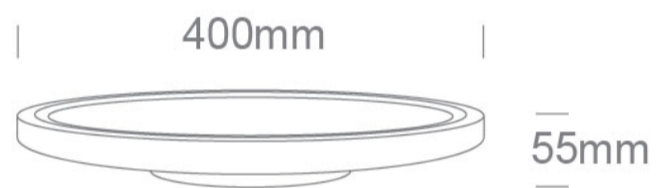

14 Plafo>The Ultra Slim LED Plafo Aluminium

62140FB/W/C

40W LED slim plafo light, IP20, suitable for residential and commercial application.

Supplied with non-dimmable LED driver.

Complies with standard EN60598-1 and any other specific standards.

Downloads

Dimensions

Physical Specification

Item Group	14 Plafo
Family	The Ultra Slim LED Plafo Aluminium
Order Code	62140FB/W/C
Colour	White
Material	Aluminium
Shape	Circular
Height	55mm
Diameter	400mm
Surface Ceiling	Yes
Indoor	Yes
Adjustable	No