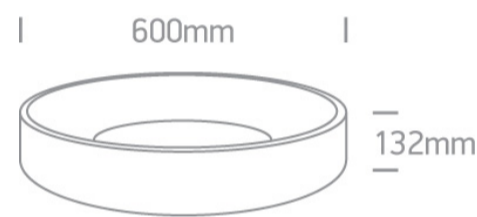

New 2025 Edition 2>Plafo

62142N/W/V

CCT Variable 42W LED Decorative Plafo, IP20, suitable for residential and commercial applications.

Supplied with dimmable driver.

Complies with standard EN60598-1 and any other specific standards.

Downloads

Dimensions

Physical Specification

Item Group	New 2025 Edition 2
Family	Plafo
Order Code	62142N/W/V
Colour	White
Material	Aluminium
Shape	Circular
Height	132mm
Diameter	600mm
Surface Ceiling	Yes
Indoor	Yes
Adjustable	No