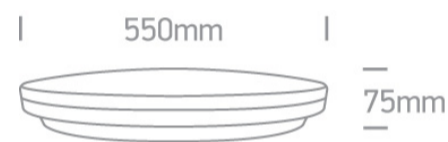

14 Plafo>The LED Slim Line Plafo

62146/B/W

55W LED slim plafo light, IP20, suitable for residential and commercial application.

Supplied with non-dimmable LED driver.

Complies with standard EN60598-1 and any other specific standards.

Downloads

Dimensions

Gallery

Physical Specification

Item Group	14 Plafo
Family	The LED Slim Line Plafo
Order Code	62146/B/W
Colour	Black
Material	Iron
Diffuser Material	Plastic
Shape	Circular

Height	75mm
Diameter	550mm
Surface Ceiling	Yes
Indoor	Yes
Adjustable	No