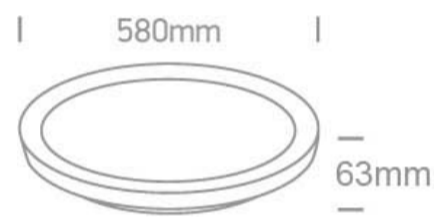

New 2025 Edition 2>Plafo

62148L/B/V

CCT Variable 48W LED Decorative Plafo, IP20. Suitable for residential and commercial applications.

Complete with dimmable driver.

Complies with standard EN60598-1 and any other specific standards.

Downloads

Dimensions

Physical Specification

Item Group	New 2025 Edition 2
Family	Plafo
Order Code	62148L/B/V
Colour	Black
Material	Aluminium
Shape	Circular
Height	63mm
Diameter	580mm
Surface Ceiling	Yes
Indoor	Yes
Adjustable	No