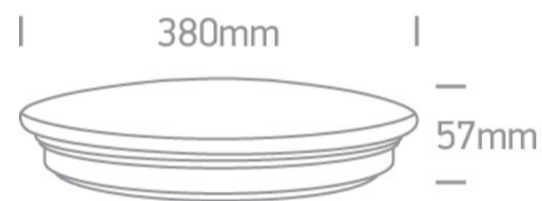

Downloads

Dimensions

Physical Specification

Item Group	14 Plafo
Family	The LED Plafo Range
Order Code	62154/B/W
Colour	Black
Material	Iron
Diffuser Material	PC
Shape	Circular
Height	57mm
Diameter	380mm
Surface Ceiling	Yes
Indoor	Yes
Adjustable	No