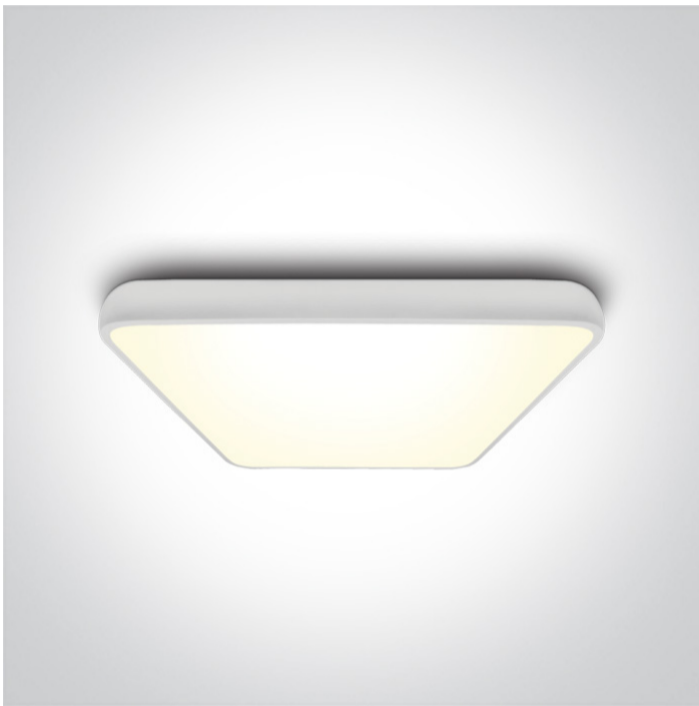

14 Plafo>The LED Slim Line Plafo

## 62160A/W/W

62W LED slim plafo light, IP20, suitable for residential and commercial application.

Supplied with non-dimmable LED driver.

Complies with standard EN60598-1 and any other specific standards.

### Physical Specification

Item Group	14 Plafo
Family	The LED Slim Line Plafo
Order Code	62160A/W/W
Colour	White
Material	Metal
Shape	Rectangular
Length	640mm
Width	640mm
Height	90mm
Surface Ceiling	Yes
Indoor	Yes
Adjustable	No