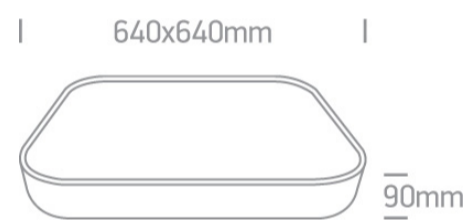

## 62160A/W/W

62W LED slim plafo light, IP20, suitable for residential and commercial application.

Supplied with non-dimmable LED driver.

Complies with standard EN60598-1 and any other specific standards.

### Dimensions

### Physical Specification

Item Group	14 Plafo
Family	The LED Slim Line Plafo
Order Code	62160A/W/W
Colour	White
Material	Metal
Shape	Rectangular
Length	640mm
Width	640mm
Height	90mm
Surface Ceiling	Yes
Indoor	Yes
Adjustable	No