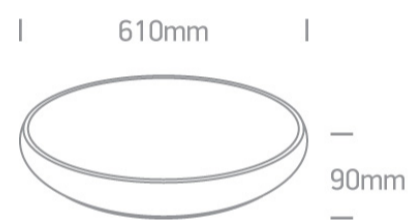

15 Plafo>The LED Slim Line Plafo

62160/B/W

60W LED slim plafo light, IP20, suitable for residential and commercial application.

Supplied with non-dimmable LED driver.

Complies with standard EN60598-1 and any other specific standards.

Downloads

Dimensions

Physical Specification

Item Group	15 Plafo
Family	The LED Slim Line Plafo
Order Code	62160/B/W
Colour	Black
Material	Metal
Shape	Circular
Height	90mm
Diameter	610mm
Surface Ceiling	Yes
Indoor	Yes
Adjustable	No

Illumination Data

Colour Temperature	3000K
Lumen Output	3600lm
Light Efficiency	58,06lm/W
CRI	80
Illumination Diagram	

Packing Info

Box Length	68cm
Box Width	68cm
Box Height	12cm
Box Weight	6Kg
Pcs/Carton	1
Carton Length	68cm
Carton Width	68cm