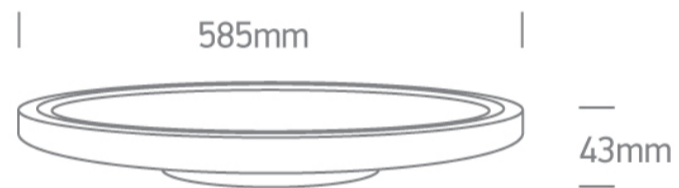

14 Plafo>The Ultra Slim LED Plafo Aluminium

62160FB/B/C

60W LED slim plafo light, IP20, suitable for residential and commercial application.

Supplied with non-dimmable LED driver.

Complies with standard EN60598-1 and any other specific standards.

Downloads

Dimensions

Physical Specification

| | |
|-----------------|------------------------------------|
| Item Group | 14 Plafo |
| Family | The Ultra Slim LED Plafo Aluminium |
| Order Code | 62160FB/B/C |
| Colour | Black |
| Material | Aluminium |
| Shape | Circular |
| Height | 43mm |
| Diameter | 585mm |
| Surface Ceiling | Yes |
| Indoor | Yes |
| Adjustable | No |