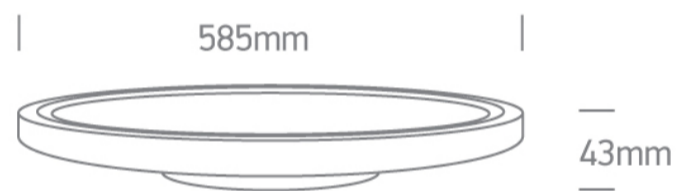

## 62160FB/W/C

60W LED slim plafo light, IP20, suitable for residential and commercial application.

Supplied with non-dimmable LED driver.

Complies with standard EN60598-1 and any other specific standards.

### Dimensions