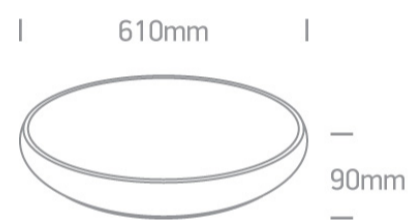

14 Plafo>The LED Slim Line Plafo

62160/W/W

60W LED slim plafo light, IP20, suitable for residential and commercial application.

Supplied with non-dimmable LED driver.

Complies with standard EN60598-1 and any other specific standards.

Downloads

Dimensions

Physical Specification

Item Group	14 Plafo
Family	The LED Slim Line Plafo
Order Code	62160/W/W
Colour	White
Material	Metal
Shape	Circular
Height	90mm
Diameter	610mm
Surface Ceiling	Yes
Indoor	Yes
Adjustable	No

Illumination Data

Colour Temperature	3000K
Lumen Output	3600lm
Light Efficiency	58,06lm/W
CRI	80
Illumination Diagram	

Packing Info

Box Length	68cm
Box Width	68cm
Box Height	12cm
Box Weight	6.000kg
Pcs/Carton	1
Carton Length	68cm
Carton Width	68cm

Carton Height	12cm
Carton Weight	6,1Kg
Barcode	5291889056911
HS Code	9405413990

Certification & Warranty

Warranty	3 Years
Weee Directive	Yes

switch to
one light!

one
LIGHT