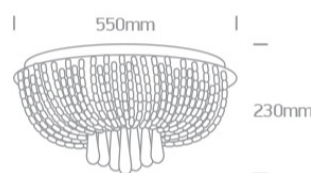

New 2021 Edition 2>Decorative

62162B

Classic Ceiling Decorative 10xG9 lamps fitting.

Complies with standard EN60598-1 and any other specific standards.

Downloads

Dimensions

Physical Specification

Item Group	New 2021 Edition 2
Family	Decorative
Order Code	62162B
Colour	Chrome
Material	Metal + plastic beads + glass
Shape	Circular
Height	230mm
Diameter	550mm
Surface Ceiling	Yes
Indoor	Yes
Adjustable	No