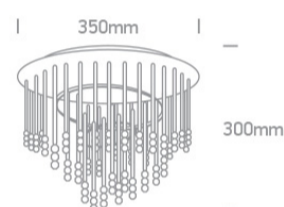

New 2021 Edition 2>Decorative

62164A

Classic Ceiling Decorative 4xG9 lamps fitting.

Complies with standard EN60598-1 and any other specific standards.

Downloads

Dimensions

Physical Specification

Item Group	New 2021 Edition 2
Family	Decorative
Order Code	62164A
Colour	Chrome
Material	Metal + glass rods + glass
Shape	Circular
Height	300mm
Diameter	350mm
Surface Ceiling	Yes
Indoor	Yes
Adjustable	No