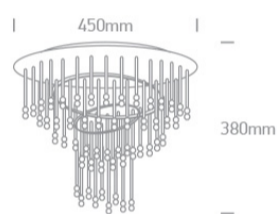

New 2021 Edition 2>Decorative

62164B

Classic Ceiling Decorative 6xG9 lamps fitting.

Complies with standard EN60598-1 and any other specific standards.

Downloads

Dimensions

Physical Specification

Item Group	New 2021 Edition 2
Family	Decorative
Order Code	62164B
Colour	Chrome
Material	Metal + glass rods + glass
Shape	Circular
Height	380mm
Diameter	450mm
Surface Ceiling	Yes
Indoor	Yes
Adjustable	No