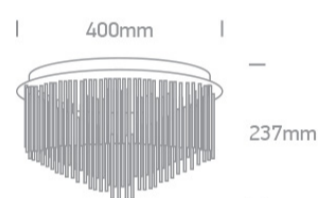

New 2021 Edition 2>Decorative

62168B

Classic Ceiling Decorative 8xG9 lamps fitting.

Complies with standard EN60598-1 and any other specific standards.

Downloads

Dimensions

Physical Specification

Item Group	New 2021 Edition 2
Family	Decorative
Order Code	62168B
Colour	Chrome
Material	Metal + aluminium tubes
Shape	Circular
Height	237mm
Diameter	400mm
Surface Ceiling	Yes
Indoor	Yes
Adjustable	No