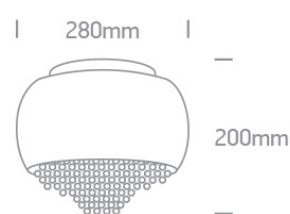

New 2021 Edition 2>Decorative

62170A

Classic Ceiling Decorative 4xG9 lamps fitting.

Complies with standard EN60598-1 and any other specific standards.

Downloads

Dimensions

Physical Specification

Item Group	New 2021 Edition 2
Family	Decorative
Order Code	62170A
Colour	Copper
Material	Metal + glass
Shape	Circular
Height	200mm
Diameter	280mm
Surface Ceiling	Yes
Indoor	Yes
Adjustable	No