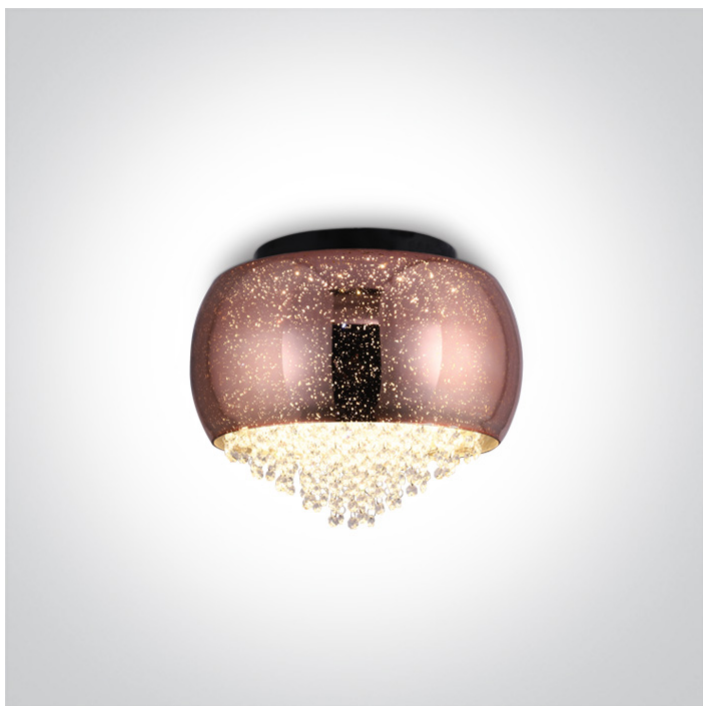

New 2021 Edition 2>Decorative

62170A

Classic Ceiling Decorative 4xG9 lamps fitting.

Complies with standard EN60598-1 and any other specific standards.

Downloads

Dimensions

Physical Specification

Item Group	New 2021 Edition 2
Family	Decorative
Order Code	62170A
Colour	Copper
Material	Metal + glass
Shape	Circular
Height	200mm
Diameter	280mm
Surface Ceiling	Yes
Indoor	Yes
Adjustable	No