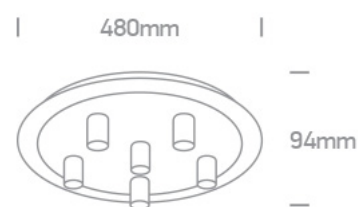

## 62172C/BS

Classic Ceiling Decorative 6xE27 lamps fitting.

Complies with standard EN60598-1 and any other specific standards.

### Dimensions

### Physical Specification

Item Group	New 2021 Edition 2
Family	Decorative
Order Code	62172C/BS
Colour	Brass
Material	Metal
Shape	Circular
Height	94mm
Diameter	480mm
Surface Ceiling	Yes
Indoor	Yes
Adjustable	No