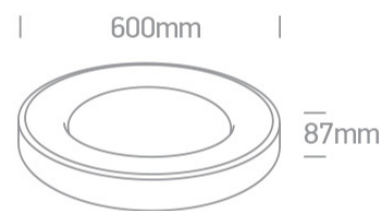

## 62182A/BBR/W

50W LED Decorative Plafo, IP20, suitable for residential and commercial application.

Complete with 1300mA driver.

Complies with standard EN60598-1 and any other specific standards.

### Dimensions

### Physical Specification

Item Group	14 Plafo
Family	Decorative Plafo
Order Code	62182A/BBR/W
Colour	Brushed Brown
Material	Aluminium
Shape	Circular
Height	87mm
Diameter	600mm
Surface Ceiling	Yes
Indoor	Yes
Adjustable	No