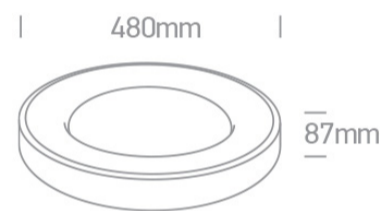

14 Plafo > Decorative Plafo

62182/BGL/W

40W LED Decorative Plafo, IP20, suitable for residential and commercial application.

Complete with 1050mA driver.

Complies with standard EN60598-1 and any other specific standards.

Downloads

Dimensions

Physical Specification

Item Group	14 Plafo
Family	Decorative Plafo
Order Code	62182/BGL/W
Colour	Brushed Gold
Material	Aluminium
Diffuser Material	PC
Diffuser Color	Opal
Shape	Circular
Height	87mm
Diameter	480mm
Surface Ceiling	Yes
Indoor	Yes