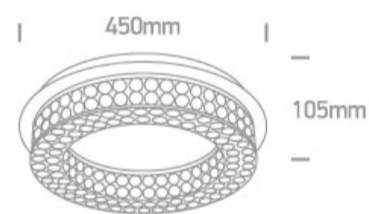

New 2022 Edition 3>Decorative

62184A/C/W

24W LED glass decorative light IP20.

Supplied with non-dimmable LED driver.

Complies with standard EN60598-1 and any other specific standards.

Downloads

Dimensions

Physical Specification

Item Group	New 2022 Edition 3
Family	Decorative
Order Code	62184A/C/W
Colour	Chrome
Material	Metal + glass
Shape	Circular
Height	105mm
Diameter	450mm
Surface Ceiling	Yes
Indoor	Yes
Adjustable	No

Gear

Built In