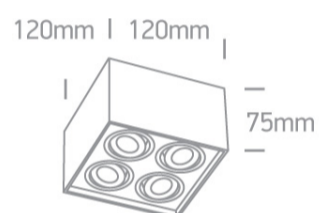

Downloads

Dimensions

Physical Specification

Item Group	13 Wall & Ceiling LED
Family	Indoor Mini Series Natural aluminium
Order Code	62401AL/D/15
Colour	Aluminium
Material	Natural Aluminium
Shape	Rectangular
Length	120mm
Width	120mm
Height	75mm
Surface Ceiling	Yes
Indoor	Yes
Adjustable	2 Directions

Illumination Data

Colour Temperature

6000K

Beam Angle

15°

Illumination Diagram

Packing Info

Box Weight