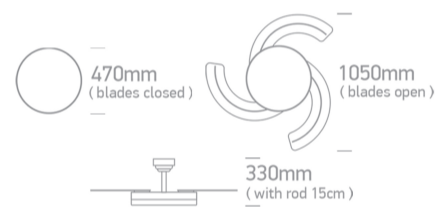

### Dimensions

Brown

Material

Metal

Diffuser Material

PC

Shape	Circular
Height	330mm
Diameter	470mm with blades closed / 1050mm with blades opened
Surface Ceiling	Yes
Indoor	Yes