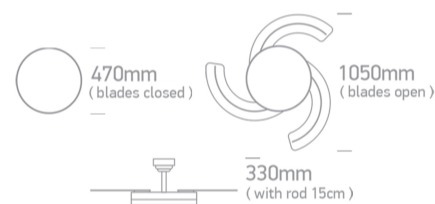

Complete with remote control, 15cm and 30cm ceiling rods.

Complies with EN60598-1 and any other specific standards.

#### Dimensions

Black

Material

Metal

Diffuser Material

PC

Shape	Circular
Height	330mm
Diameter	470mm with blades closed / 1050mm with blades opened
Surface Ceiling	Yes
Indoor	Yes

## Illumination Data

Colour Temperature	3000K-4000K-5500K
Lumen Output	3500lm
Light Efficiency	109lm/w
CRI	85
Beam Angle	120
Illumination Diagram	