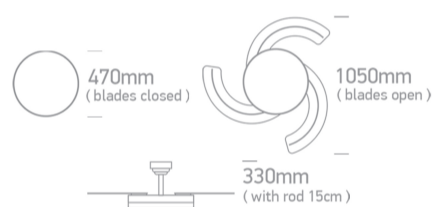

Complete with remote control, 15cm and 30cm ceiling rods.

Complies with EN60598-1 and any other specific standards.

Downloads

Dimensions

Accessories

030152B

030156/W

Physical Specification

Item Group

27 Fans

Family

Ceiling Plafo Fans Transparent Blades

Order Code

6300/W/V

Colour

White

Material

Metal

Diffuser Material

PC

Shape	Circular
Height	330mm
Diameter	470mm with blades closed / 1050mm with blades opened
Surface Ceiling	Yes
Indoor	Yes

Electrical Characteristics

Fans

Input Voltage	220-240V
Power (Watts)	32W
Safety Class	
IP Rating	IP20
Flow Rate	71m ²
Fan Power	25W
Service Value	2,8
Sound Power	40dB
Air Velocity	2,3meters/sec
RPM	255
Speeds	6

Illumination Data

Colour Temperature	3000K-4000K-5500K
Lumen Output	3500lm
Light Efficiency	109lm/w
CRI	85
Beam Angle	120
Illumination Diagram	

Packing Info

Pcs/Carton

1

Barcode

5291889079248

HS Code