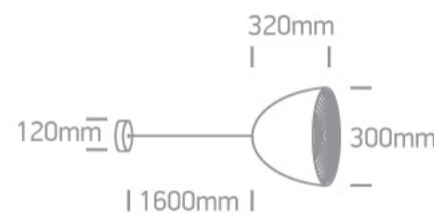

17 Pendants > Bowl Shade Pendant Range

63016A/B/G

E27 20W Aluminium Bowl Shade pendant with 160cm suspension, IP20.

Complies with standard EN60598-1 and any other specific standards.

Downloads

Dimensions

Physical Specification

Item Group	17 Pendants
Family	Bowl Shade Pendant Range
Order Code	63016A/B/G
Colour	Black-Grey
Material	Aluminium
Shape	Circular
Height	320mm
Diameter	300mm
Suspended Ceiling	Yes
Indoor	Yes
Adjustable	No