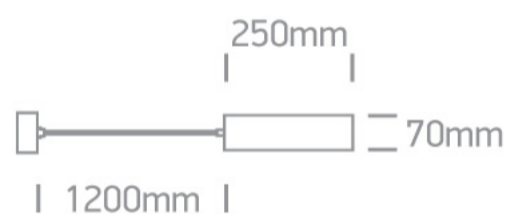

17 Pendants > Gypsum Pendants

63036

GU10 10W Gypsum pendant, IP20.

Complies with standard EN60598-1 and any other specific standards.

Downloads

Dimensions

Physical Specification

Item Group	17 Pendants
Family	Gypsum Pendants
Order Code	63036
Colour	White
Material	Gypsum
Shape	Circular
Height	250mm
Diameter	70mm
Suspended Ceiling	Yes
Indoor	Yes
Adjustable	No

Illumination Diagram

Packing Info

Box Length

38,5cm

Box Width

11,5cm

Box Height

12cm