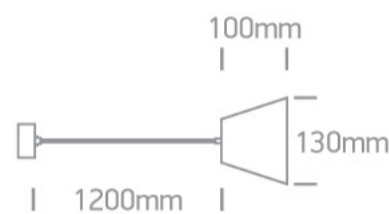

17 Pendants > Gypsum Pendants

63038

GX53 7W Gypsum pendant, IP20.

Complies with standard EN60598-1 and any other specific standards.

Downloads

Dimensions

Physical Specification

Item Group	17 Pendants
Family	Gypsum Pendants
Order Code	63038
Colour	White
Material	Gypsum
Shape	Circular
Height	100mm
Diameter	130mm
Suspended Ceiling	Yes
Indoor	Yes
Adjustable	No

Illumination Diagram

Packing Info

Box Length

23,5cm

Box Width

17,5cm

Box Height

18,5cm