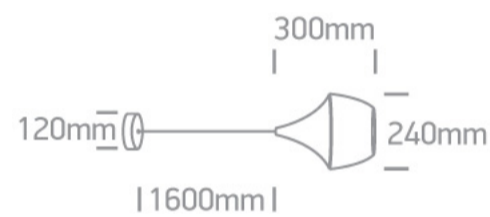

17 Pendants > Retro Pendants

63044/B/BS

E27 12W Aluminium Retro pendant with 160cm suspension, IP20.

Complies with standard EN60598-1 and any other specific standards.

Downloads

Dimensions

Gallery

Physical Specification

Item Group	17 Pendants
Family	Retro Pendants
Order Code	63044/B/BS
Colour	Black-Brass
Material	Aluminium
Shape	Circular
Height	360mm

Diameter	240mm
Suspended Ceiling	Yes
Indoor	Yes
Adjustable	No

Electrical Characteristics