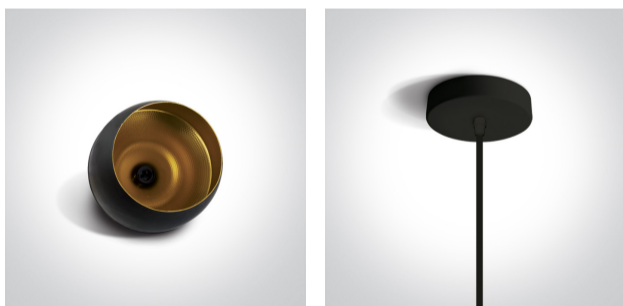

17 Pendants > Retro Pendants

63044/B/BS

E27 12W Aluminium Retro pendant with 160cm suspension, IP20.

Complies with standard EN60598-1 and any other specific standards.

Downloads

Dimensions

Gallery

Physical Specification

Item Group	17 Pendants
Family	Retro Pendants
Order Code	63044/B/BS
Colour	Black-Brass
Material	Aluminium
Shape	Circular
Height	360mm

Diameter	240mm
Suspended Ceiling	Yes
Indoor	Yes
Adjustable	No

Electrical Characteristics

Yes

switch to
one light!