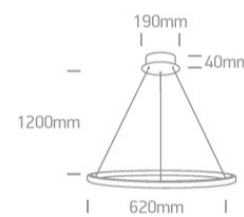

16 Decorative>The Crystal Swirl Range

63054A/B

20W LED Decorative Pendant.

Complete with 24V driver.

Complies with standard EN60598-1 and any other specific standards.

Downloads

Dimensions

Physical Specification

Item Group	16 Decorative
Family	The Crystal Swirl Range
Order Code	63054A/B
Colour	Black
Material	Aluminium + Steel
Diffuser Material	Crystal
Shape	Circular
Height	1200mm
Diameter	620mm
Suspended Ceiling	Yes
Indoor	Yes
Adjustable	No