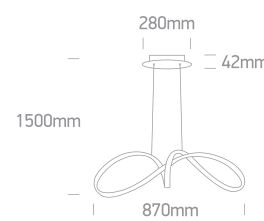

16 Decorative>The Swirl Range

63062/BS

36W LED Decorative Pendant.

Complete with 24V driver.

Complies with standard EN60598-1 and any other specific standards.

Downloads

Dimensions

Physical Specification

Item Group	16 Decorative
Family	The Swirl Range
Order Code	63062/BS
Colour	Brass
Material	Aluminium + Steel
Diffuser Material	Acrylic
Shape	Circular
Height	1500mm
Diameter	870mm
Suspended Ceiling	Yes
Indoor	Yes
Adjustable	No