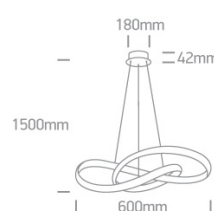

18 Decorative>The Swirl Range

63066A/B

30W LED Decorative Pendant.

Complete with 24V driver.

Complies with standard EN60598-1 and any other specific standards.

Downloads

Dimensions

Physical Specification

Item Group	18 Decorative
Family	The Swirl Range
Order Code	63066A/B
Colour	Black
Material	Aluminium + Steel
Shape	Circular
Height	1500mm
Diameter	600mm
Suspended Ceiling	Yes
Indoor	Yes
Adjustable	No

Gear