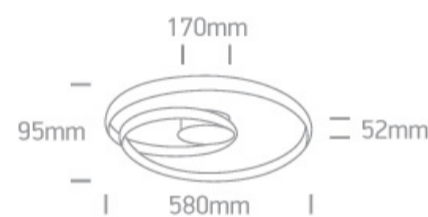

18 Decorative>The Swirl Range

63066/B

30W LED Decorative ceiling light.

Complete with 24V driver.

Complies with standard EN60598-1 and any other specific standards.

Downloads

Dimensions

Physical Specification

Item Group	18 Decorative
Family	The Swirl Range
Order Code	63066/B
Colour	Black
Material	Aluminium + Steel
Shape	Circular
Height	95mm
Diameter	580mm
Surface Ceiling	Yes
Indoor	Yes
Adjustable	No

Gear

Built In