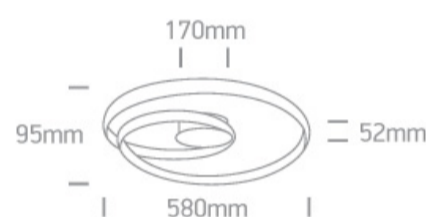

18 Decorative>The Swirl Range

63066/W

30W LED Decorative ceiling light.

Complete with 24V driver.

Complies with standard EN60598-1 and any other specific standards.

Downloads

Dimensions

Physical Specification

Item Group	18 Decorative
Family	The Swirl Range
Order Code	63066/W
Colour	White
Material	Aluminium + Steel
Shape	Circular
Height	95mm
Diameter	580mm
Surface Ceiling	Yes
Indoor	Yes
Adjustable	No

Gear

Built In