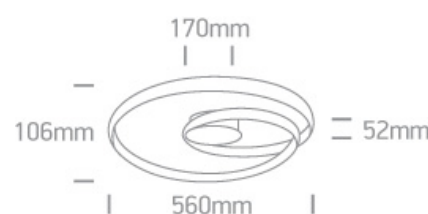

18 Decorative>The Swirl Range

63068/BS

30W LED Decorative ceiling light.

Complete with 24V driver.

Complies with standard EN60598-1 and any other specific standards.

Downloads

Dimensions

Physical Specification

Item Group	18 Decorative
Family	The Swirl Range
Order Code	63068/BS
Colour	Brass
Material	Aluminium + Steel
Diffuser Material	Acrylic
Shape	Circular
Height	106mm
Diameter	560mm
Surface Ceiling	Yes
Indoor	Yes
Adjustable	No