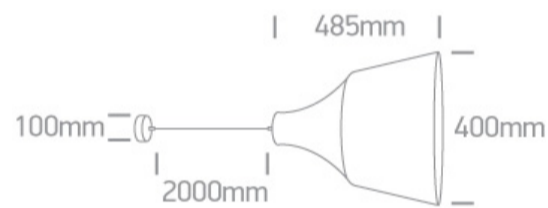

## 63072A/CU

20W E27 pendant with shade.

Complies with standard EN60598-1 and any other specific standards.

### Dimensions

### Physical Specification

Item Group	17 Pendants
Family	Retro Pendants
Order Code	63072A/CU
Colour	Copper
Material	Aluminium
Shape	Circular
Height	485mm
Diameter	400mm
Suspended Ceiling	Yes
Indoor	Yes
Adjustable	No